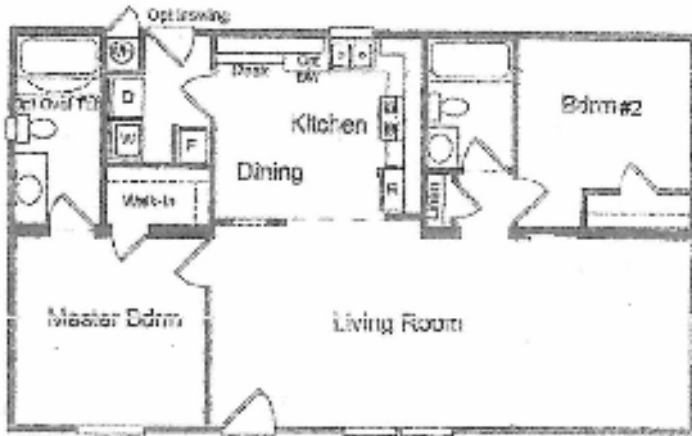

MORE PICS & FLOOR-
PLAN ON BACK

2 BEDROOM
2 BATHROOM
\$98,500

BARBARA & RICH
LISTING & SALES

775-220-2139

e-mail:
barbarap@yourwhiteknight.com
or
richw@yourwhiteknight.com
web-site:
yourwhiteknight.com

or call the office at
775-322-8585 and ask for
Rich or Barbara
White Knight Mfg Home Sales
145 Bailey Drive
Reno NV 89506
Phone: 775-322-8585
Dealer Lic #U2165

Located in Hawkeye Mobile Home Community, a Senior Park, this 1996 Champion Infinity is a 944 sq. ft. home (buyer to verify) and has a natural gas range. Home also has Air Conditioning. Easy access to US Hwy Alt 95, local medical offices, work locations, shopping, restaurants, entertainment, and downtown Yerington.

FLOOR PLAN FOR ORIENTATION PURPOSES ONLY. PLAN MAY NOT BE TO SCALE. BUYER(S) TO VERIFY DIMENSIONS